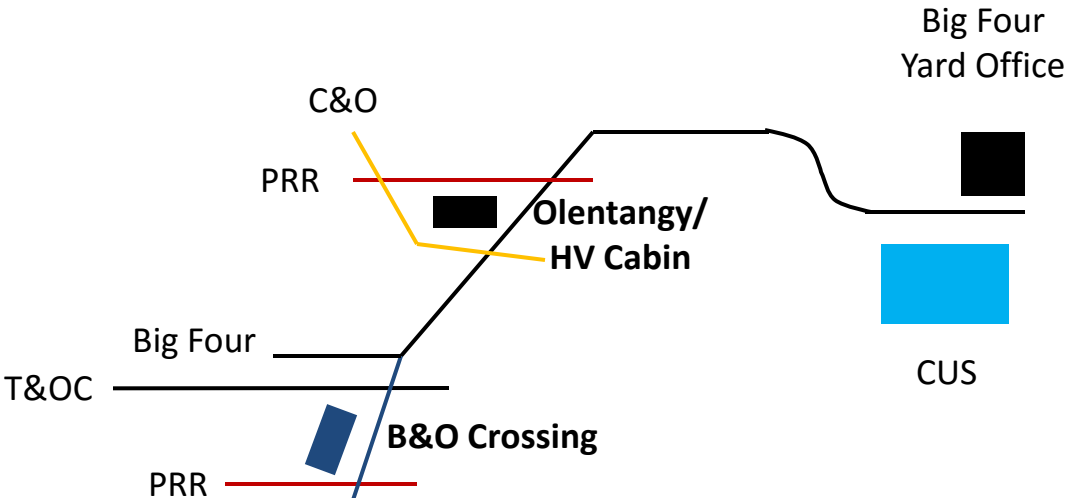

Operator Locations in the Columbus Area by Rail Line

PRR-B&O Columbus and Newark Division

- Color Code**
- Baltimore & Ohio Railroad**
 - Pennsylvania Railroad**
 - New York Central Railroad**
 - Norfolk & Western Railroad**
 - Chesapeake & Ohio Railroad**
 - Union Depot Co.**

B&O Midland Line

PRR - Bradford Line

PRR - Little Miami Line

- Color Code**
- Baltimore & Ohio Railroad
 - Pennsylvania Railroad
 - New York Central Railroad
 - Norfolk & Western Railroad
 - Chesapeake & Ohio Railroad
 - Union Depot Co.