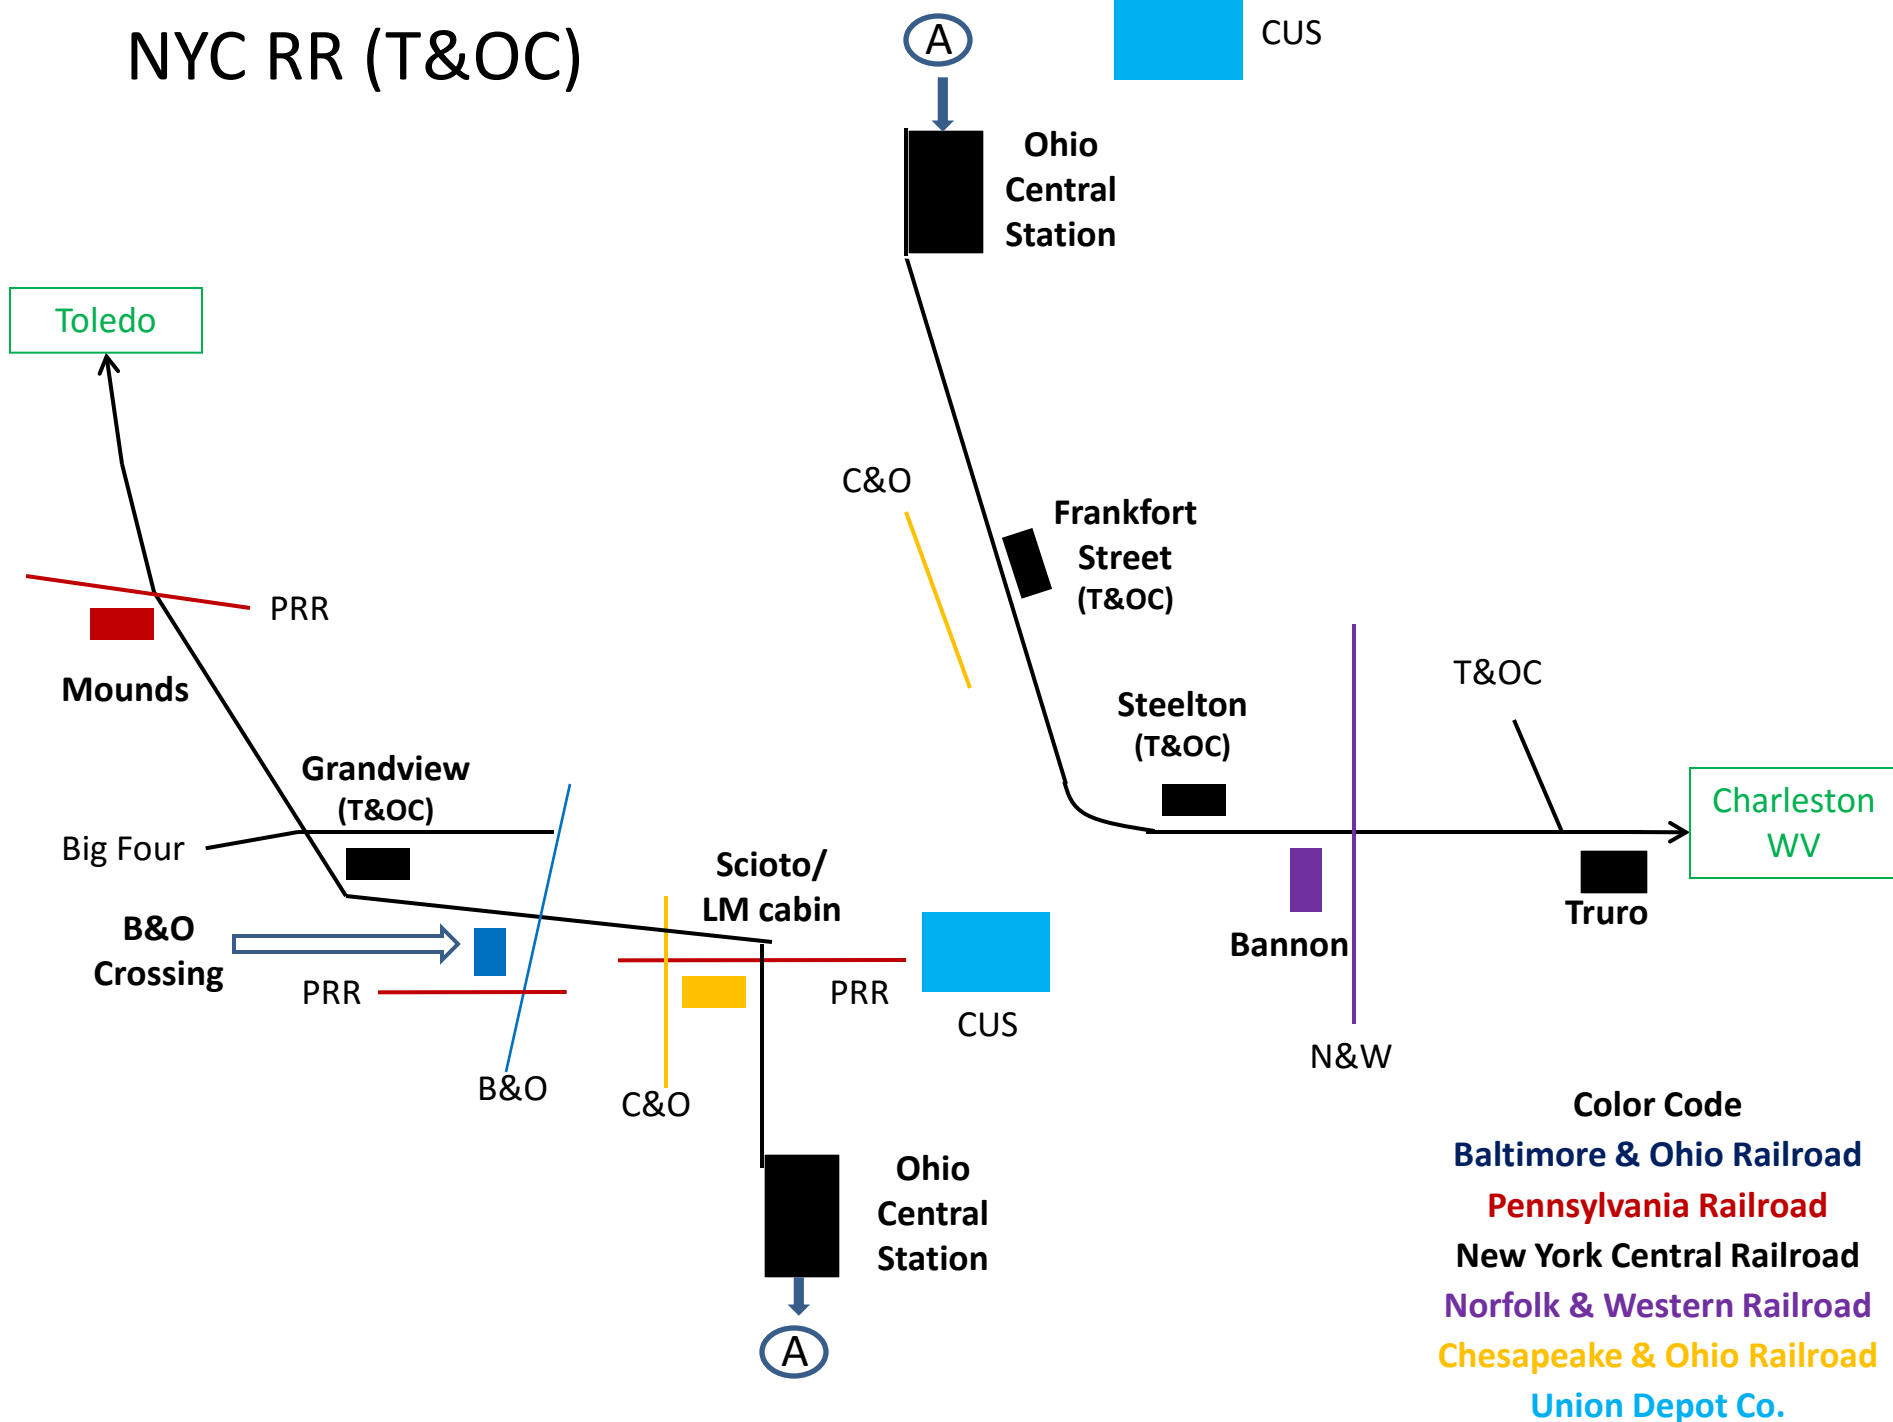

Operator Locations in the Columbus Area by Rail Line

PRR-B&O Columbus and Newark Division

- Color Code**
- Baltimore & Ohio Railroad**
 - Pennsylvania Railroad**
 - New York Central Railroad**
 - Norfolk & Western Railroad**
 - Chesapeake & Ohio Railroad**
 - Union Depot Co.**

B&O Midland Line

PRR - Bradford Line

PRR - Little Miami Line

- Color Code**
- Baltimore & Ohio Railroad
 - Pennsylvania Railroad
 - New York Central Railroad
 - Norfolk & Western Railroad
 - Chesapeake & Ohio Railroad
 - Union Depot Co.

N&W

Neilston

B&O/PRR

CUS

US Tower

NYC RR (Big Four)

NYC RR (T&OC)

Color Code

Baltimore & Ohio Railroad

Pennsylvania Railroad

New York Central Railroad

Norfolk & Western Railroad

Chesapeake & Ohio Railroad

Union Depot Co.

CUS

C&O RR