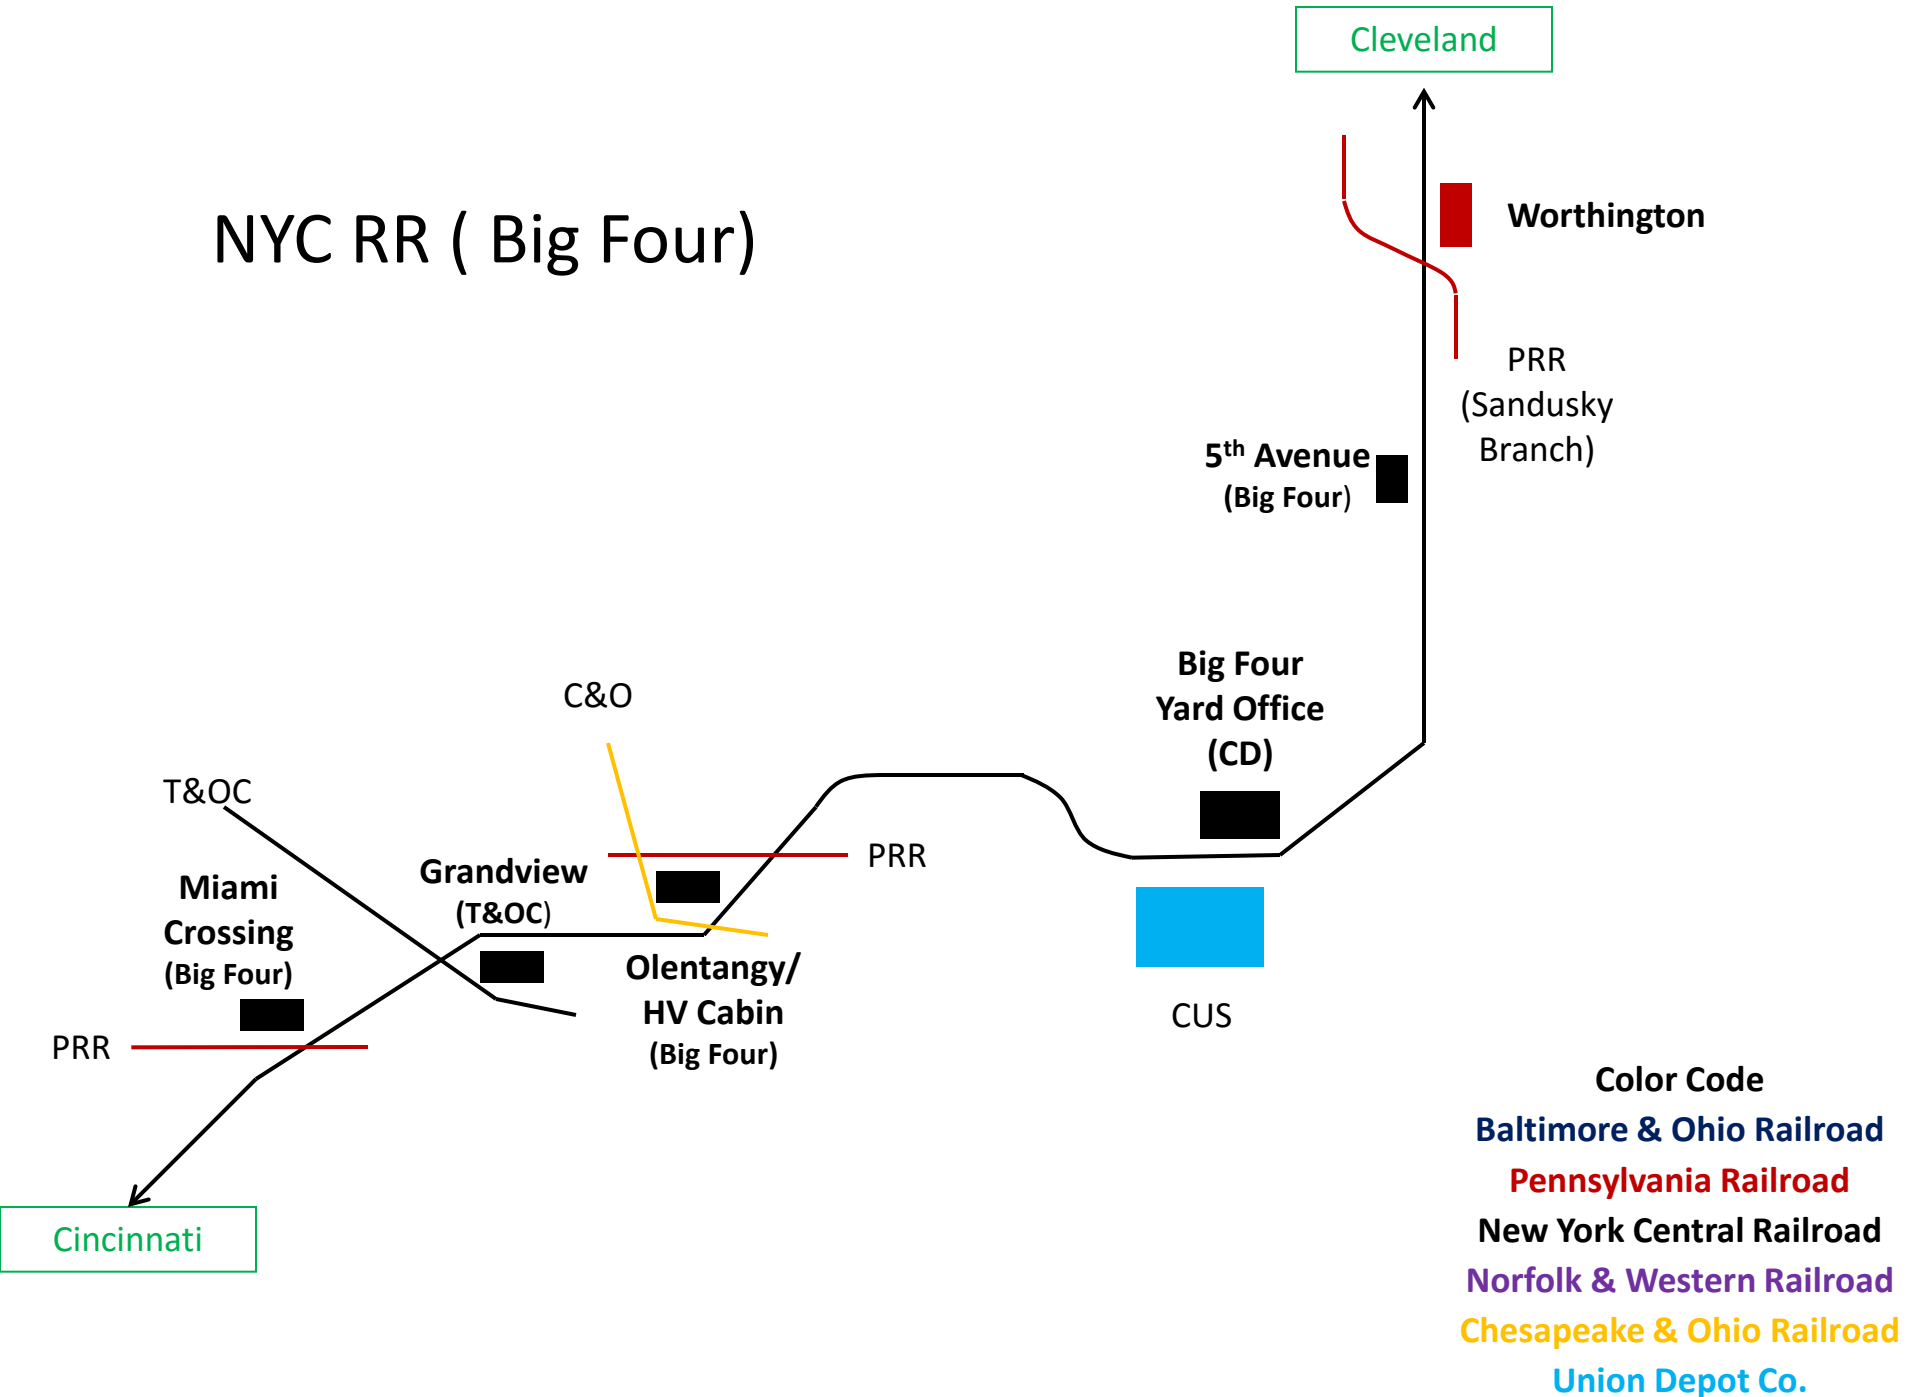

NYC RR (Big Four)