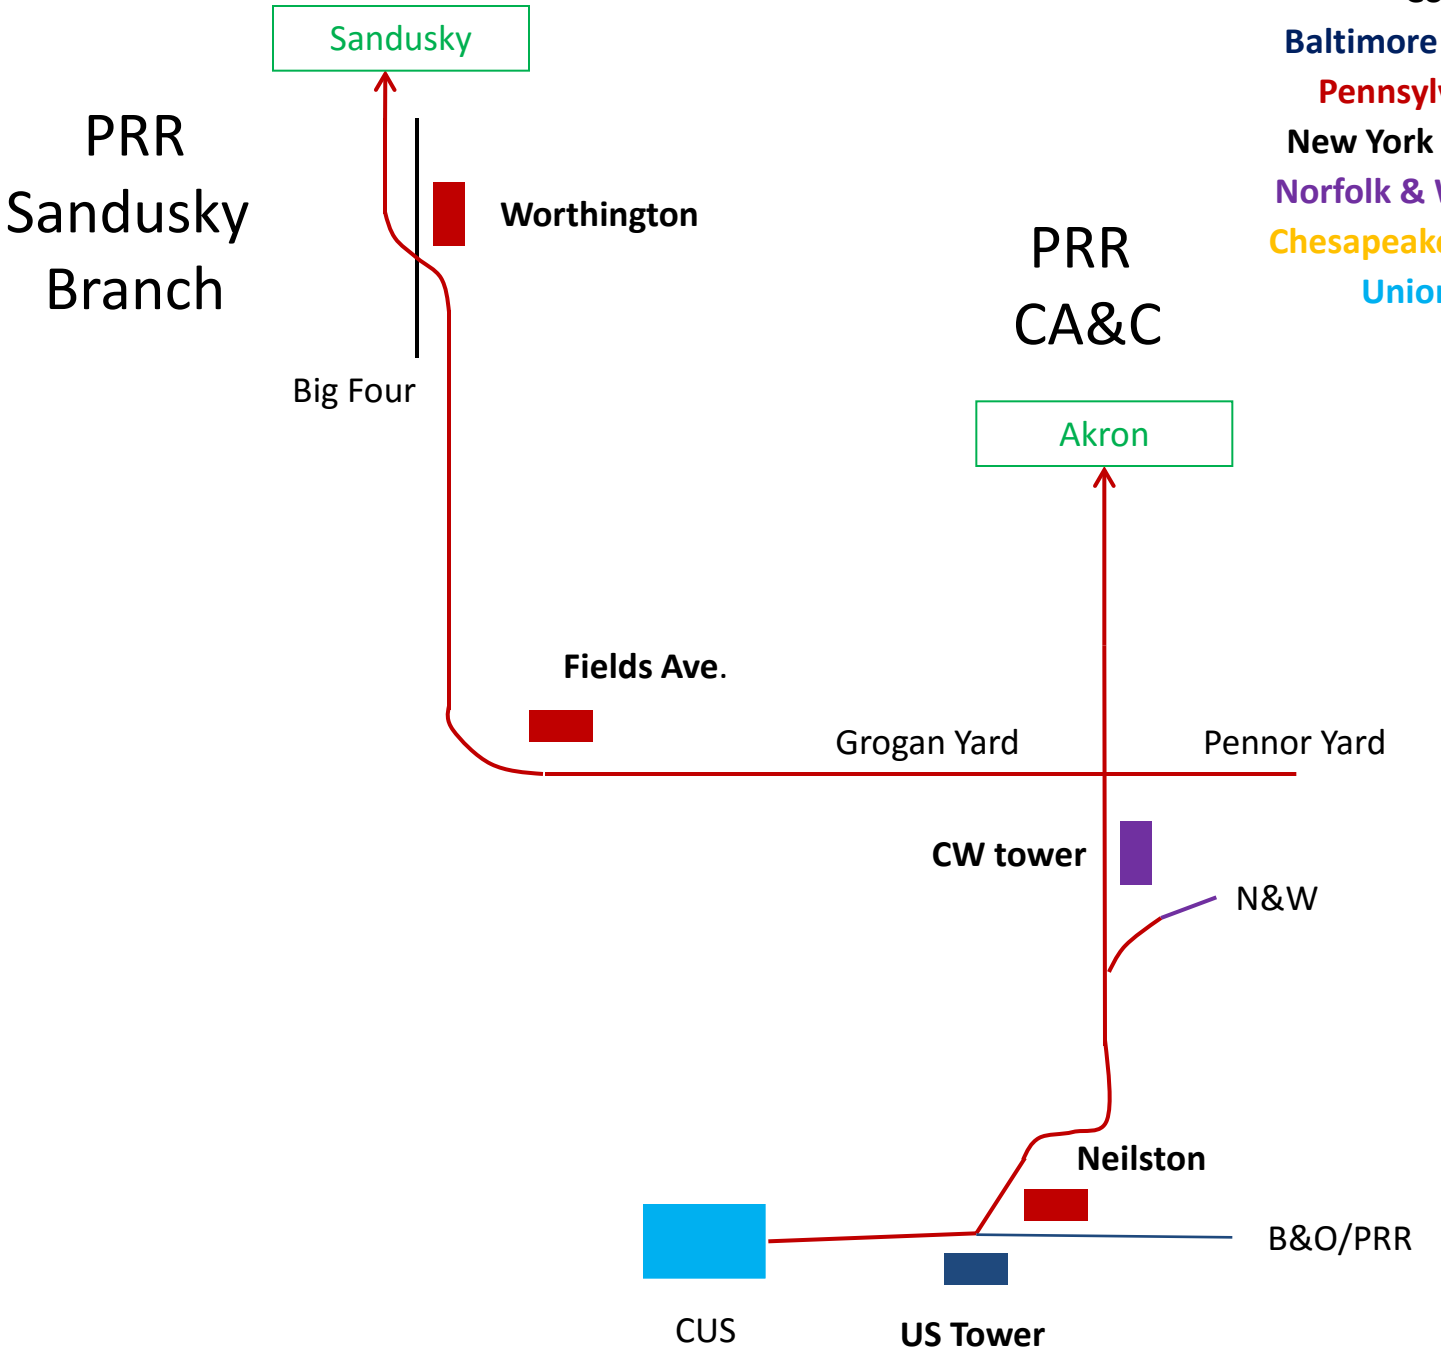

Color Code

- **Baltimore & Ohio Railroad**
- **Pennsylvania Railroad**
- **New York Central Railroad**
- **Norfolk & Western Railroad**
- **Chesapeake & Ohio Railroad**
- **Union Depot Co.**

PRR
Sandusky
Branch

PRR
CA&C

Sandusky

Akron

Big Four

Worthington

Fields Ave.

Grogan Yard

Pennor Yard

CW tower

N&W

Neilston

B&O/PRR

CUS

US Tower