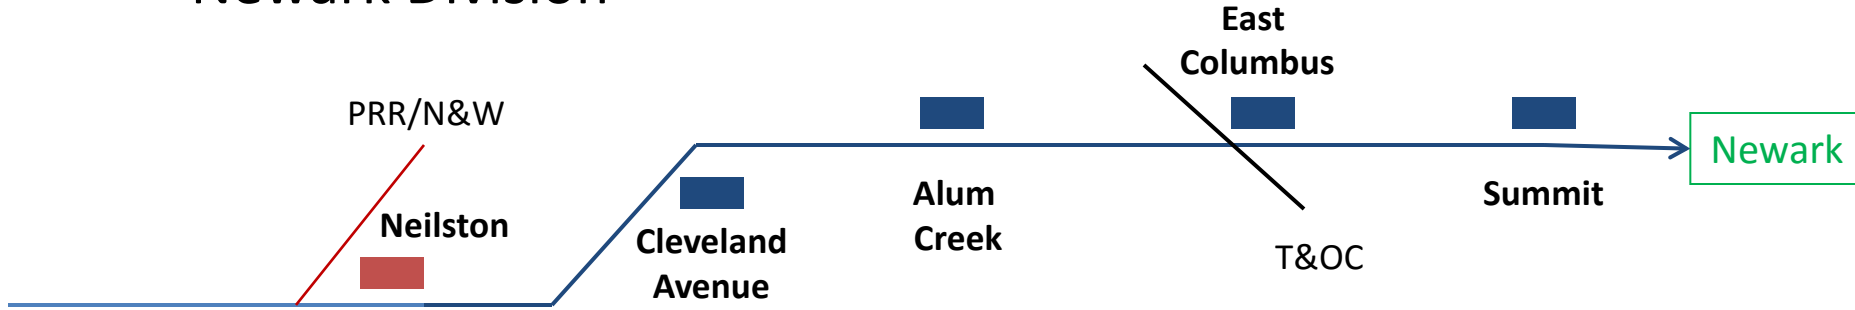

Operator Locations in the Columbus Area by Rail Line

PRR-B&O Columbus and Newark Division

- Color Code**
- Baltimore & Ohio Railroad**
 - Pennsylvania Railroad**
 - New York Central Railroad**
 - Norfolk & Western Railroad**
 - Chesapeake & Ohio Railroad**
 - Union Depot Co.**

B&O Midland Line

PRR - Bradford Line

PRR - Little Miami Line

- Color Code**
- Baltimore & Ohio Railroad
 - Pennsylvania Railroad
 - New York Central Railroad
 - Norfolk & Western Railroad
 - Chesapeake & Ohio Railroad
 - Union Depot Co.