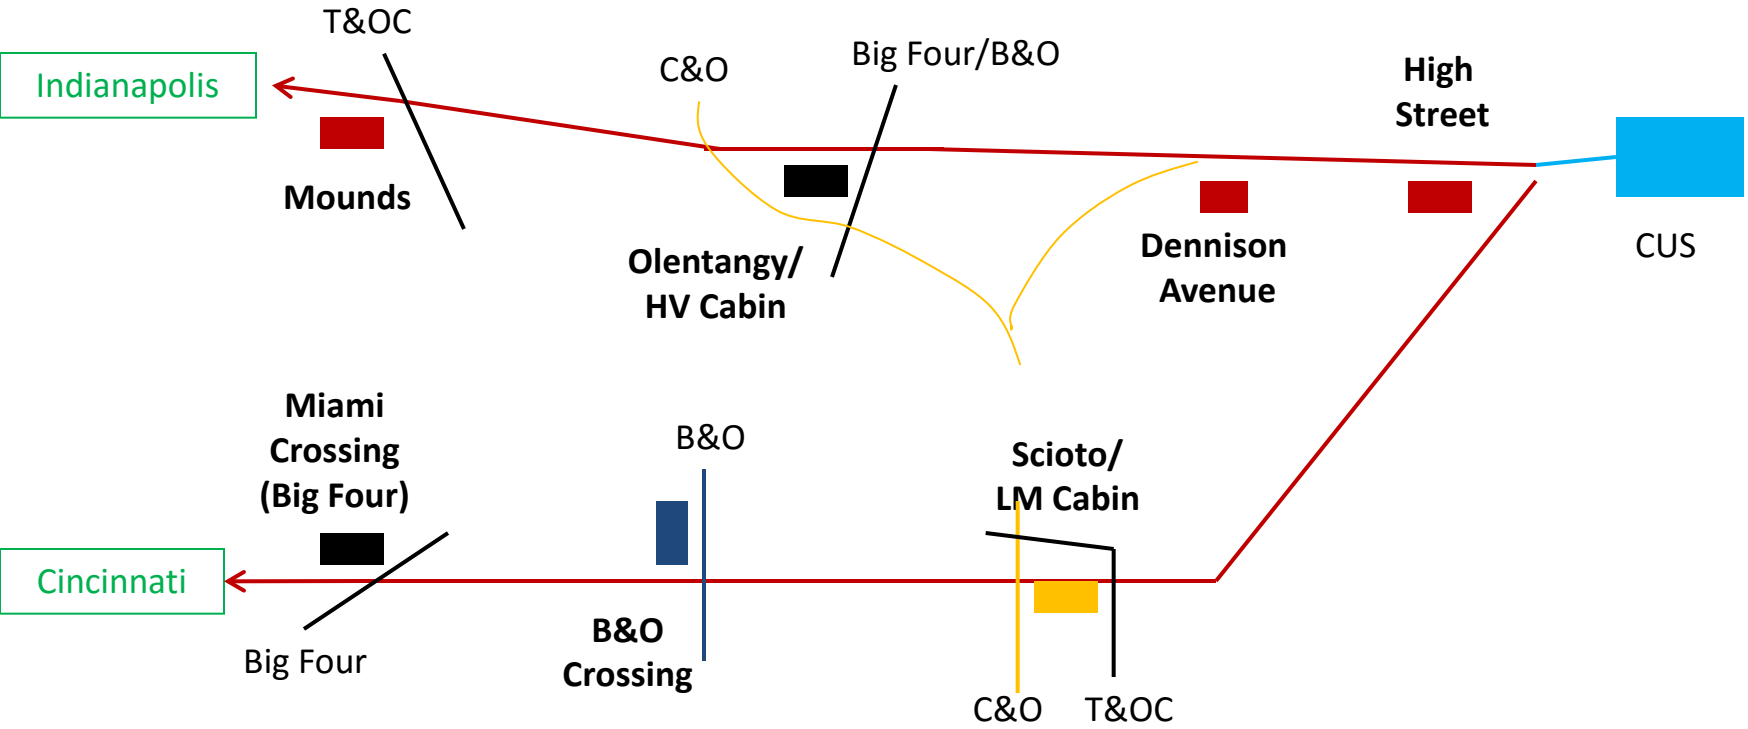

Operator Locations in the Columbus Area by Rail Line

PRR-B&O Columbus and Newark Division

- Color Code**
- Baltimore & Ohio Railroad**
 - Pennsylvania Railroad**
 - New York Central Railroad**
 - Norfolk & Western Railroad**
 - Chesapeake & Ohio Railroad**
 - Union Depot Co.**

B&O Midland Line

PRR - Bradford Line

PRR - Little Miami Line

- Color Code**
- Baltimore & Ohio Railroad
 - Pennsylvania Railroad
 - New York Central Railroad
 - Norfolk & Western Railroad
 - Chesapeake & Ohio Railroad
 - Union Depot Co.

Color Code

- Baltimore & Ohio Railroad**
- Pennsylvania Railroad**
- New York Central Railroad**
- Norfolk & Western Railroad**
- Chesapeake & Ohio Railroad**
- Union Depot Co.**

PRR
Sandusky
Branch

PRR
CA&C

Baltimore & Ohio Railroad

Pennsylvania Railroad

New York Central Railroad

Norfolk & Western Railroad

Chesapeake & Ohio Railroad

Union Depot Co.

CUS

C&O RR